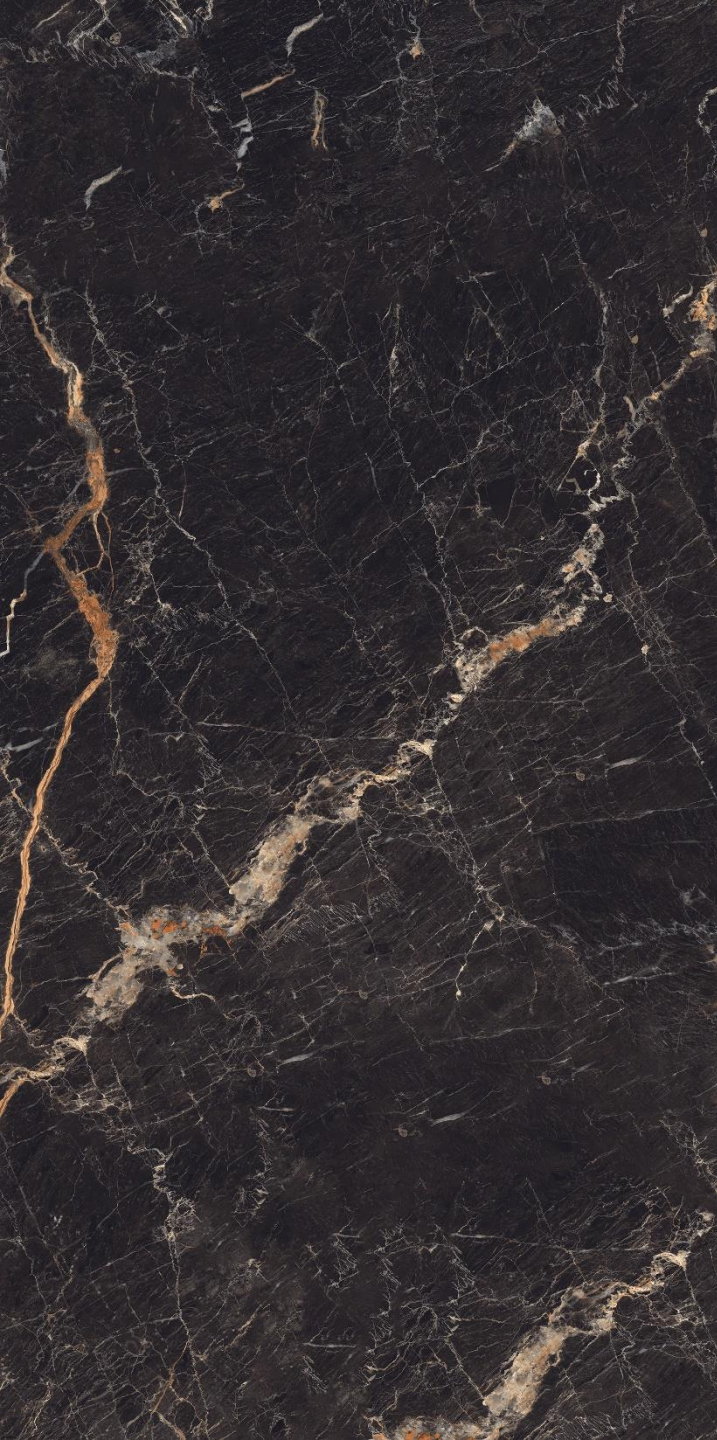

VOGUE EBONY HIGH GLOSS