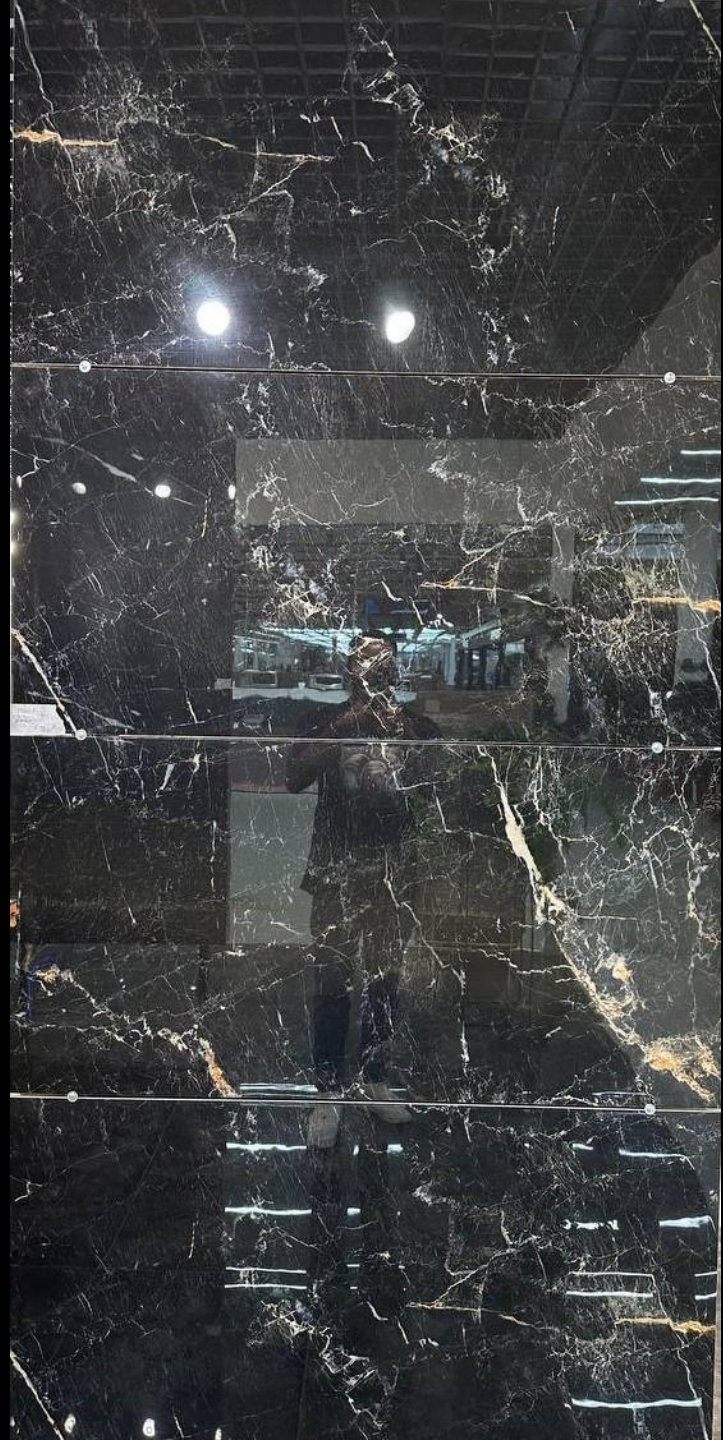

VOGUE EBONY HIGH GLOSS