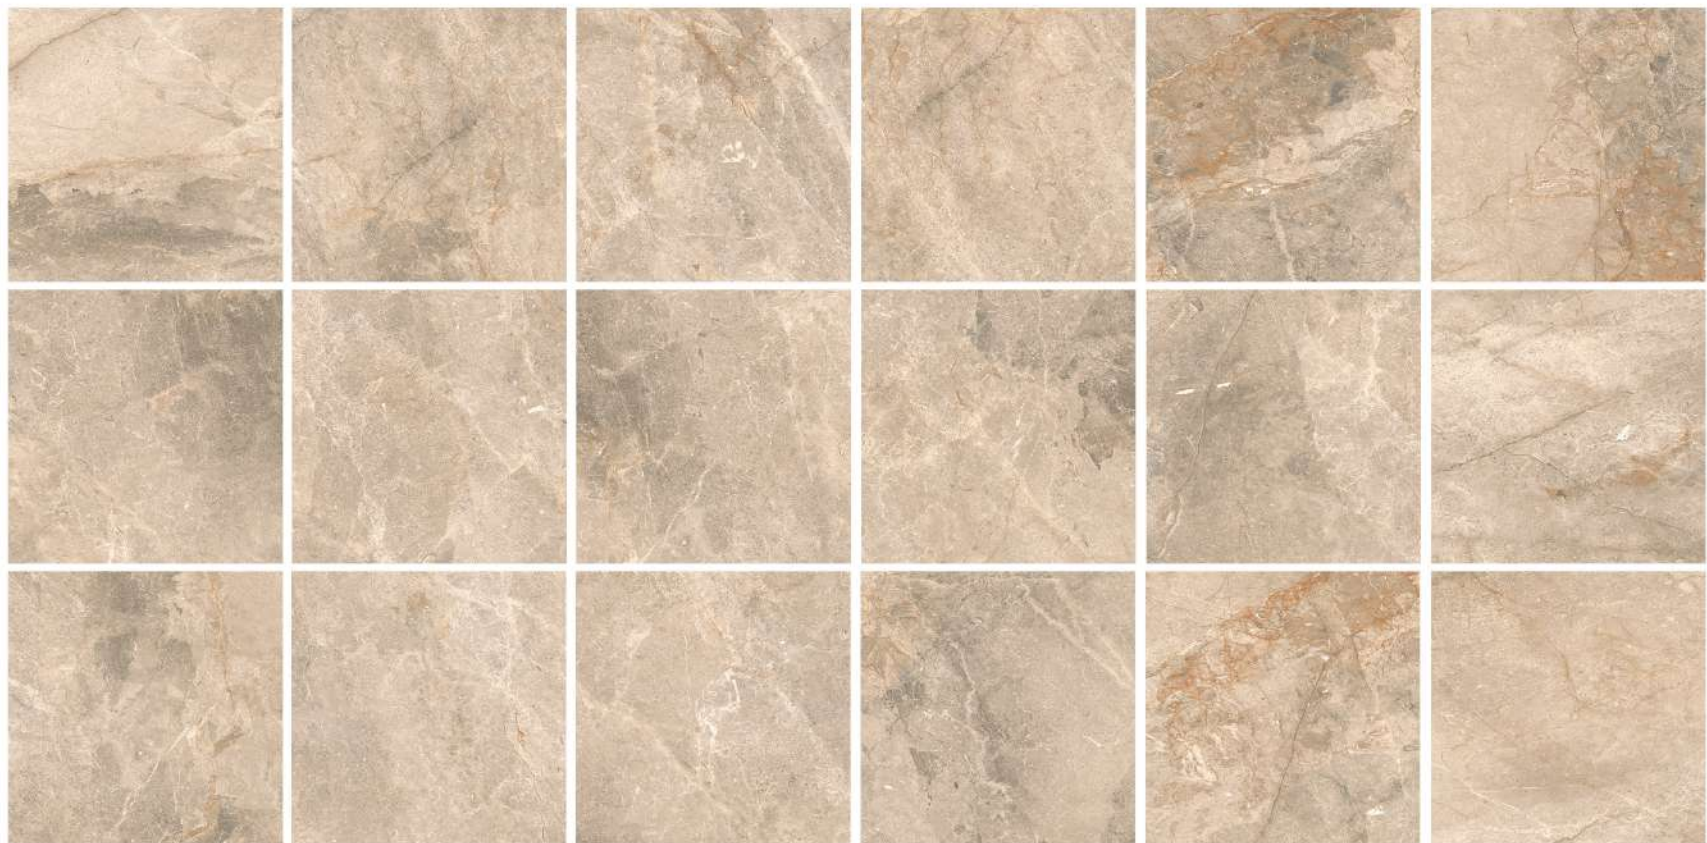

SURFACES-MATT(R11)

- ✓ 600X1200 MM
- ✓ 600X900 MM
- ✓ 600X600 MM

FACES-10

20mm thickness
600x600 MM
HEAVY DUTY OUTDOOR TILES

LUCIDO GREY

SURFACES-MATT(R11)

- ✓ 600X1200 MM
- ✓ 600X900 MM
- ✓ 600X600 MM

FACES-18

20mm thickness
 600x600 MM
 HEAVY DUTY OUTDOOR TILES

MARINA BEIGE

SURFACES-MATT(R11)

- ✓ 600X1200 MM
- ✓ 600X900 MM
- ✓ 600X600 MM

FACES-18

20mm thickness
600x600 MM
HEAVY DUTY OUTDOOR TILES

NOOR STONE BEIGE

SURFACES-MATT(R11)

- ✓ 600X1200 MM
- ✓ 600X900 MM
- ✓ 600X600 MM

FACES-08

20mm thickness
600x600 MM
HEAVY DUTY OUTDOOR TILES

SOUL SAND BEIGE

SURFACES-MATT(R11)

- ✓ 600X1200 MM
- ✓ 600X900 MM
- ✓ 600X600 MM

FACES-10

20mm thickness
600x600 MM
HEAVY DUTY OUTDOOR TILES